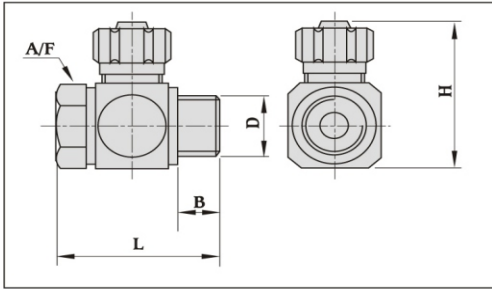

Swivel Elbows (SE)

Basic Dimensions

Material : Aluminium
Finish : Blue anodised

| Order code No. and type | Tube ID in mm | Connection (D) | Nominal Bore in mm | Dimensions | | | |
|-------------------------|---------------|----------------|--------------------|------------|------|------|------|
| | | | | B mm | H mm | L mm | A/F |
| SE - M5 - PU - 3 | 3 | M5 | 2.4 | 5.0 | 19.5 | 19.5 | 8 mm |
| SE - M5 - PU - 4 | 4 | M5 | 3.4 | 5.0 | 23.0 | 19.5 | 8 mm |
| SE - 1/8" - PU - 3 | 3 | 1/8" BSP | 2.4 | 6.0 | 26.0 | 22.0 | 1/2" |
| SE - 1/8" - PU - 4 | 4 | 1/8" BSP | 3.4 | 6.0 | 29.0 | 28.0 | 1/2" |
| SE - 1/8" - PU - 6 | 6 | 1/8" BSP | 5.3 | 6.0 | 29.0 | 28.0 | 1/2" |
| SE - 1/8" - PU - 8 | 8 | 1/8" BSP | 7.0 | 7.0 | 37.5 | 29.5 | 1/2" |
| SE - 1/4" - PU - 3 | 3 | 1/4" BSP | 2.4 | 6.0 | 29.0 | 29.5 | 5/8" |
| SE - 1/4" - PU - 4 | 4 | 1/4" BSP | 3.4 | 7.0 | 32.5 | 29.5 | 5/8" |
| SE - 1/4" - PU - 6 | 6 | 1/4" BSP | 5.3 | 7.0 | 32.5 | 29.5 | 5/8" |
| SE - 1/4" - PU - 8 | 8 | 1/4" BSP | 7.0 | 7.0 | 38.0 | 34.0 | 5/8" |
| SE - 1/4" - PU - 9 | 9 | 1/4" BSP | 8.0 | 8.0 | 38.0 | 34.0 | 5/8" |
| SE - 3/8" - PU - 6 | 6 | 3/8" BSP | 5.3 | 8.0 | 38.5 | 31.5 | 7/8" |
| SE - 3/8" - PU - 8 | 8 | 3/8" BSP | 7.0 | 8.0 | 43.5 | 41.0 | 7/8" |
| SE - 3/8" - PU - 9 | 9 | 3/8" BSP | 8.0 | 9.0 | 44.0 | 41.0 | 7/8" |
| SE - 1/2" - PU - 6 | 6 | 1/2" BSP | 5.3 | 8.0 | 45.0 | 40.0 | 1" |
| SE - 1/2" - PU - 8 | 8 | 1/2" BSP | 7.0 | 8.0 | 51.0 | 45.0 | 1" |
| SE - 1/2" - PU - 9 | 9 | 1/2" BSP | 8.0 | 9.0 | 51.0 | 45.0 | 1" |
| SE - 1/2" - PU - 13 | 13 | 1/2" BSP | 12.0 | 10.0 | 51.5 | 50.0 | 1" |