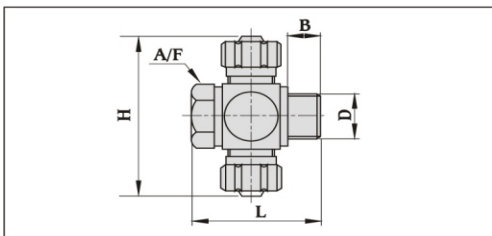

Swivel Tee (ST)

Basic Dimensions

Material : Aluminium
Finish : Blue anodised